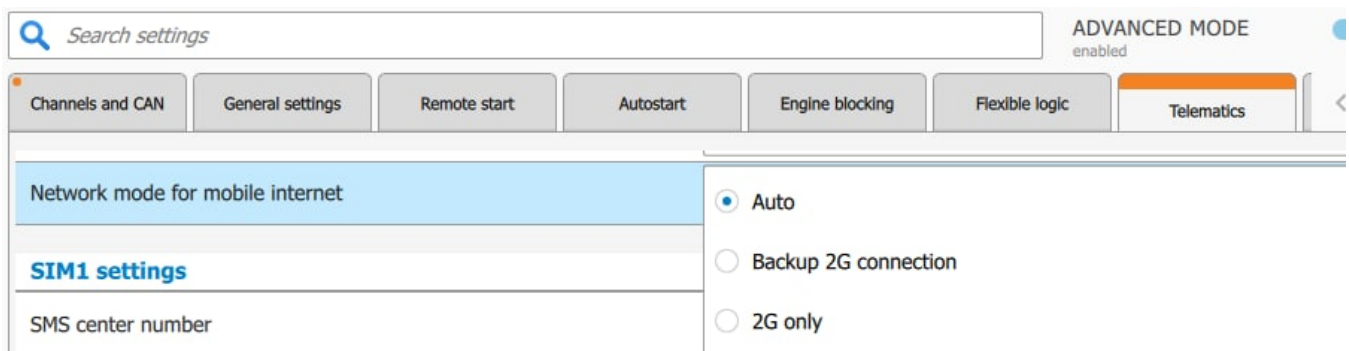

Master 2.41.1

Released 20.10.2025

New features

1. A setting for network mode has been added to support mobile internet on devices with an LTE modem.

GEN7 S96(V2)

In "Auto" mode, the modem automatically picks network based on available LTE, 3G, or 2G.

In "2G Backup" mode, in addition to "Auto", program automatically switches the network to 2G for one day when there are mobile internet issues, then switches back to LTE/3G.

In "2G Only" mode, modem works on 2G until the setting is changed.

Settings can be changed in StarLine Master, as well as by SMS command:

- 00070 - Network mode "Auto" (default)
- 00071 - Network mode "2G Only"
- 00072 - Network mode "Backup 2G connection"

Fixed bugs

No